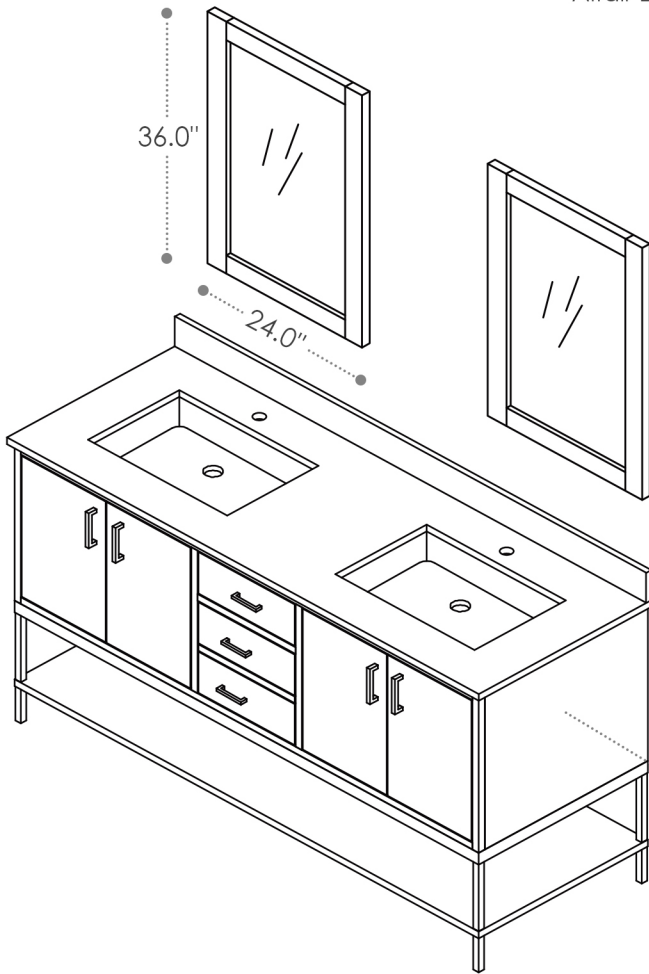

ALTAIR

FASHION BATHROOM LIFE

Altair Design, Inc.

Wildy

60"W x 22"D

Bathroom Vanity

60"W×22"D×34"H inches

INSTALLATION SPECIFICATION

Item#	546060		
Color	Classical Grey/Black Oak/Washed oak		
Overall Dimension	60 in W x 22 in D x 34 in H		
Vanity Material	Solid wood and long-lasting plywood		
Hardware Finsh	Zinc Alloy Brushed Gold/Matte Black		
Number of Door	4 soft-closing doors		
Number of Drawers	1 soft-closing drawers and 1 two-in-one funtional drawers		
Metal Base Material	Iron(Matte Black)/Stainless Steel(Brushed Gold)		
Countertop Material	Composite Stone	Shape	Rectangular
Top Thickness	0.8 inch	Installation Type	Freestanding
Assembly Required	No	Backsplash Height	4 inch
Faucet Hole Spacing(in.)	Single Hole	Sink	Double Undermount Sink

All measurements are approximate. Measurements may vary +/-1/2".
Does not include faucet, drain assembly, P-trap